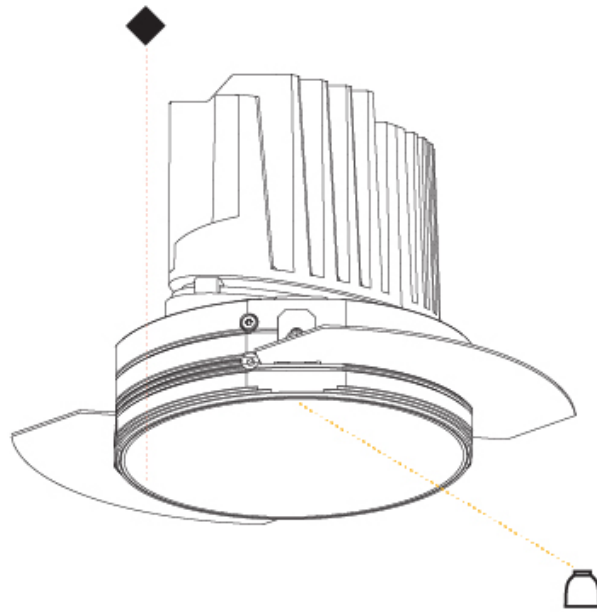

BIONIQ ROUND DEEP TRIMLESS

A35194-

PROJECT

TYPE

SPECIFIER

QUANTITY

DATE