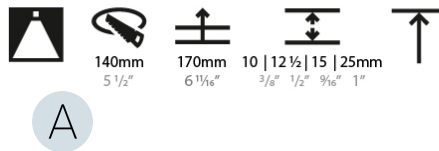

GENERAL

Series: Bioniq
 Subseries: Bioniq Round Deep
 Brand: Prolicht
 Division: Architectural
 Mounting Type: Trimless
 Mounting Location: Ceiling
 Subcategory: Downlight

PHYSICAL

Shape: Round
 Diameter (mm): 136
 Diameter (in): 5 3/8
 Height (mm): 151
 Height (in): 5 15/16
 Ceiling Thickness (mm): 10 / 12.5 / 15 / 25
 Ceiling Thickness (in): 3/8 or 1/2 or 9/16 or 1
 Min. Recessing Depth (mm): 170
 Min. Recessing Depth (in): 6 11/16
 Light Distribution: Downlight
 Weight (kg): 1.078
 Weight (lbs): 2.37
 Fixture Finish: SSR / BKV / CWI / CRY / HAB / UFT / ITA / RUA / FTG / MYG / LOD / PUS / FRO / FUP / KIA / POP / BLS / SPG / MEY / GOH / GUM / CHC / COM / ABZ / JAG / OBR / MOS / ROR
 Fixture Material: Aluminum Die Cast
 Cut-out Measurements: Ø 140mm / 5 1/2"
 Upon Request: Unique Ceiling Thickness

LED

Number of LEDs: 1
 Color Temperature (°K): 2700 / 3000 / 3500 / 4000
 Max. Delivered Lumen (lm): 2156 / 2244 / 2377 / 2425
 Nominal Lumen (lm): 2909 / 3028 / 3208 / 2373
 CRI: >90 CRI
 Lamp Life (hrs): 50000
 Upon Request: RGB-W Tunable White Special Color Temperature Special LED

OPTICAL

Reflector°: 18 / 34
 Optic°: Lens Pack - No Lens / Linear Spread Lens / Honeycomb / Spread Lens
 Adjustability: Fixed
 Upon Request: Special Beam Angles

RATINGS AND CERTIFICATIONS

382, F 416-247-9319, www.zaneen.com
 Certified and Compliant for North American Standards at the end of the existing Model #. For assistance on 'custom' specifications, contact zteam@zaneen.com.
 In a constant effort to supply the best product, we reserve the right to change specifications or materials without notice. The most recent specification sheets are found at zaneen.com
 IP rating: IP20