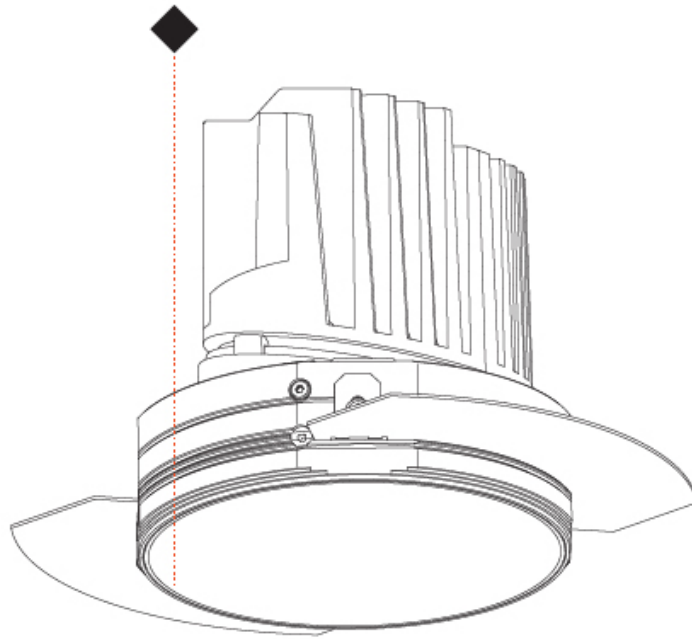

BIONIQ ROUND DEEP TRIMLESS

A35197-

PROJECT

TYPE

SPECIFIER

QUANTITY

DATE