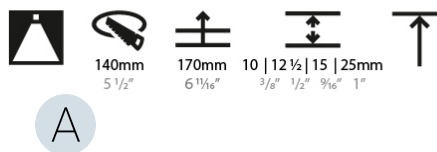

ELECTRICAL

Lamp Type: LED (Zhaga Standard)
Input Wattage (W): 13.2 / 16.5
Total Output Wattage (W): 12.1 / 14.7
Dimming: Tri-Mode (Non-Dimming and Phase Dimming (120Vac only) and 0-10V Dimming)
Driver Included: No
Driver Location: Recessed Housing
Driver Type: Constant Current - Universal
Driver Class: Class 2
Housing: See components
Input Voltage (V): 120 - 277
Constant Current (MA): 350

LED

Number of LEDs: 1
Color Temperature (°K): 2700 / 3000 / 3500 / 4000
Max. Delivered Lumen (lm): 814 / 877 / 911 / 930
Nominal Lumen (lm): 1246 / 1342 / 1396 / 1424
CRI: >90 CRI
Efficiency (%): 90.5
Lamp Life (hrs): 50000
Upon Request: RGB-W Tunable White Special Color Temperature Special LED

OPTICAL

Reflector°: 10
Optic°: Lens Pack - No Lens / Linear Spread Lens / Honeycomb / Spread Lens
Upon Request: Special Beam Angles

RATINGS AND CERTIFICATIONS

382, F 416-247-9319, www.zaneen.com
Certified and Compliant for North American Standards. At the end of the existing Model #. For assistance on 'custom' specifications, contact zteam@zaneen.com.
In a constant effort to supply the best product, we reserve the right to change specifications or materials without notice. The most recent specification sheets are found at zaneen.com
IP rating: IP20