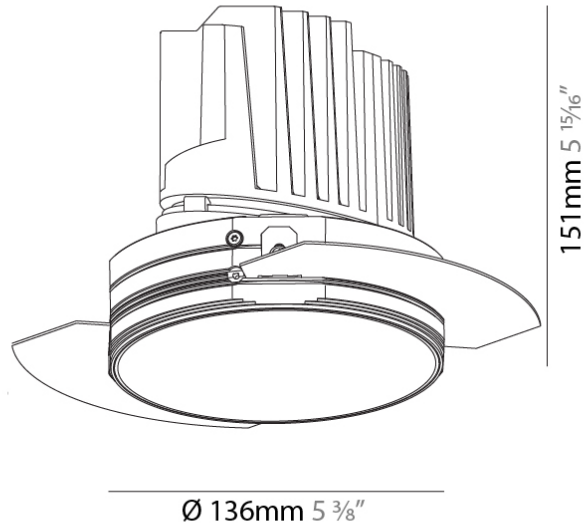

GENERAL

Series: Bioniq
 Subseries: Bioniq Round Deep
 Brand: Prolicht
 Division: Architectural
 Mounting Type: Trimless
 Mounting Location: Ceiling
 Subcategory: Downlight

PHYSICAL

Shape: Round
 Diameter (mm): 136
 Diameter (in): 5 3/8
 Height (mm): 151
 Height (in): 5 15/16
 Ceiling Thickness (mm): 10 / 12.5 / 15 / 25
 Ceiling Thickness (in): 3/8 or 1/2 or 9/16 or 1
 Min. Recessing Depth (mm): 170
 Min. Recessing Depth (in): 6 11/16
 Light Distribution: Downlight
 Weight (kg): 1.078
 Weight (lbs): 2.37
 Fixture Finish: SSR / BKV / CWI / CRY / HAB / UFT / ITA / RUA / FTG / MYG / LOD / PUS / FRO / FUP / KIA / POP / BLS / SPG / MEY / GOH / GUM / CHC / COM / ABZ / JAG / OBR / MOS / ROR
 Fixture Material: Aluminum Die Cast
 Cut-out Measurements: Ø 140mm / 5 1/2"
 Upon Request: Unique Ceiling Thickness

OPTICAL

Reflector°: 18 / 34
 Optic°: Lens Pack - No Lens / Linear Spread Lens / Honeycomb / Spread Lens
 Adjustability: Fixed
 Upon Request: Special Beam Angles

RATINGS AND CERTIFICATIONS

382, F 416-247-9319, www.zaneen.com
 Certified and Compliant for North American Standards at the end of the existing Model #. For assistance on 'custom' specifications, contact zteam@zaneen.com.
 In a constant effort to supply the best product, we reserve the right to change specifications or materials without notice. The most recent specification sheets are found at zaneen.com
 IP rating: IP20