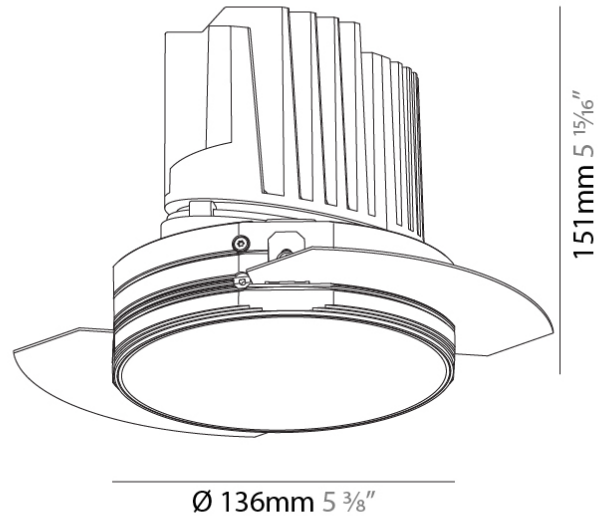

GENERAL

Series: Bioniq
 Subseries: Bioniq Round Deep
 Brand: Prolicht
 Division: Architectural
 Mounting Type: Trimless
 Mounting Location: Ceiling
 Subcategory: Downlight

PHYSICAL

Shape: Round
 Diameter (mm): 136
 Diameter (in): 5 3/8
 Height (mm): 151
 Height (in): 5 15/16
 Ceiling Thickness (mm): 10 / 12.5 / 15 / 25
 Ceiling Thickness (in): 3/8 or 1/2 or 9/16 or 1
 Min. Recessing Depth (mm): 170
 Min. Recessing Depth (in): 6 11/16
 Light Distribution: Downlight
 Weight (kg): 1.073
 Weight (lbs): 2.36
 Fixture Finish: SSR / BKV / CWI / CRY / HAB / UFT / ITA / RUA / FTG / MYG / LOD / PUS / FRO / FUP / KIA / POP / BLS / SPG / MEY / GOH / GUM / CHC / COM / ABZ / JAG / OBR / MOS / ROR
 Fixture Material: Aluminum Die Cast
 Cut-out Measurements: \varnothing 140mm / 5 1/2"
 Upon Request: Unique Ceiling Thickness

OPTICAL

Reflector°: 10
 Optic°: Lens Pack - No Lens / Linear Spread Lens / Honeycomb / Spread Lens
 Upon Request: Special Beam Angles

RATINGS AND CERTIFICATIONS

382, F 416-247-9319, www.zaneen.com
 Certified and Compliant for North American Standards. At the end of the existing Model #. For assistance on 'custom' specifications, contact zteam@zaneen.com.
 In a constant effort to supply the best product, we reserve the right to change specifications or materials without notice. The most recent specification sheets are found at zaneen.com
 IP rating: IP20